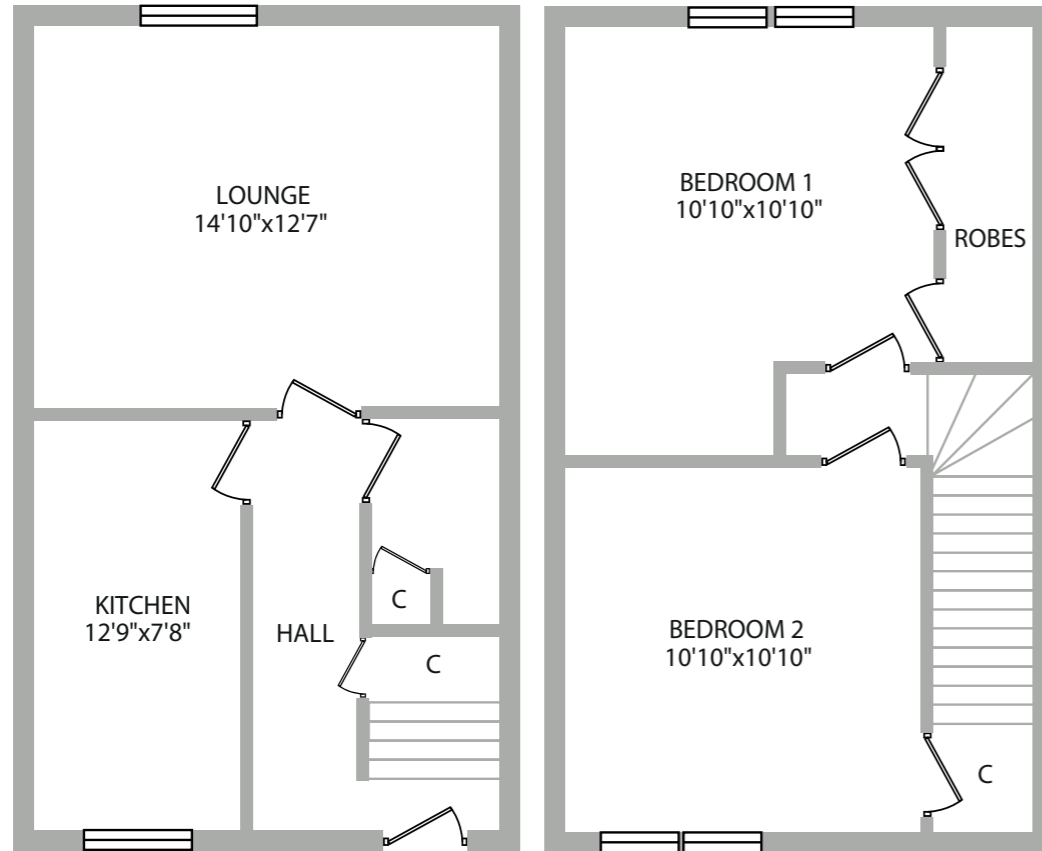

www.caledoniaproperty.co.uk

Main Street Alexandria G83 0DY